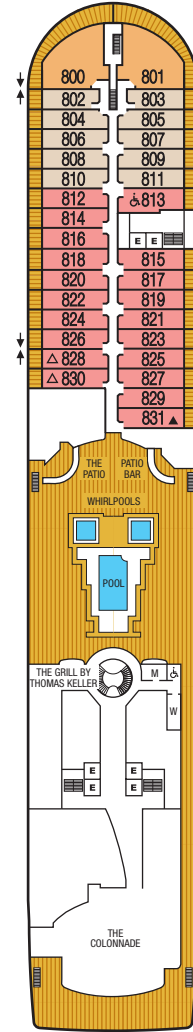

Seabourn Odyssey Seabourn Sojourn Seabourn Quest

DECK 10

DECK 9

DECK 8

- ▲ Third Guest Capacity Suite
- E Elevator
- Self Service Launderette
- ♦ Suites 502-507 and 745-746 have smaller verandas
- Suite 1025 has a partially obstructed veranda view
- ♣ The veranda railings in categories V1 and V2 are part metal and part glass from floor to teak rail

Deck plan shown is for illustration purposes. Seabourn reserves the right to make amendments and changes. Effective 1/6/18.

SUITE CATEGORIES

GR	WG	SS	OW	PS	PH	V6
V5	V4	V3	V2	V1	A1	A