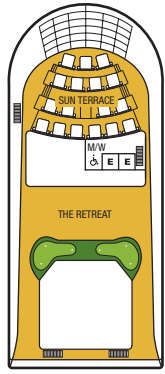

Seabourn Odyssey Seabourn Sojourn Seabourn Quest

DECK 11