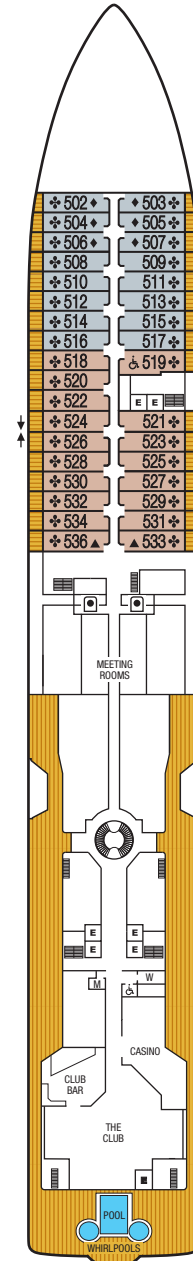

Seabourn Odyssey Seabourn Sojourn Seabourn Quest

DECK 10

DECK 9

DECK 5

- ▲ Third Guest Capacity Suite
- E Elevator
- Self Service Launderette
- ♦ Suites 502-507 and 745-746 have smaller verandas
- Suite 1025 has a partially obstructed veranda view
- ♣ The veranda railings in categories V1 and V2 are part metal and part glass from floor to teak rail

Deck plan shown is for illustration purposes. Seabourn reserves the right to make amendments and changes. Effective 1/6/18.

SUITE CATEGORIES

GR	WG	SS	OW	PS	PH	V6
V5	V4	V3	V2	V1	A1	A