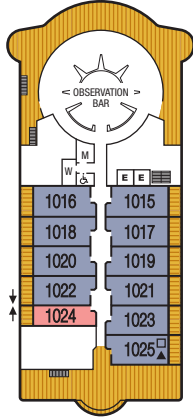

Seabourn Odyssey Seabourn Sojourn Seabourn Quest

DECK 10

DECK 9

- ▲ Third Guest Capacity Suite
- E Elevator
- Self Service Launderette
- ♦ Suites 502-507 and 745-746 have smaller verandas
- Suite 1025 has a partially obstructed veranda view
- ♣ The veranda railings in categories V1 and V2 are part metal and part glass from floor to teak rail

Deck plan shown is for illustration purposes. Seabourn reserves the right to make amendments and changes. Effective 1/6/18.

SUITE CATEGORIES

GR	WG	SS	OW	PS	PH	V6
V5	V4	V3	V2	V1	A1	A