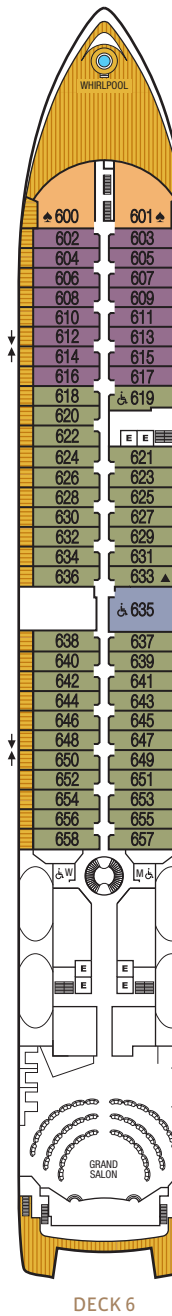

Seabourn Odyssey Seabourn Sojourn Seabourn Quest

DECK 10

DECK 9

DECK 6

- ▲ Third Guest Capacity Suite
- E Elevator
- Self Service Launderette
- ♦ Suites 502-507 and 745-746 have smaller verandas
- Suite 1025 has a partially obstructed veranda view
- ♣ The veranda railings in categories V1 and V2 are part metal and part glass from floor to teak rail

Deck plan shown is for illustration purposes. Seabourn reserves the right to make amendments and changes. Effective 1/6/18.

SUITE CATEGORIES

GR	WG	SS	OW	PS	PH	V6
V5	V4	V3	V2	V1	A1	A