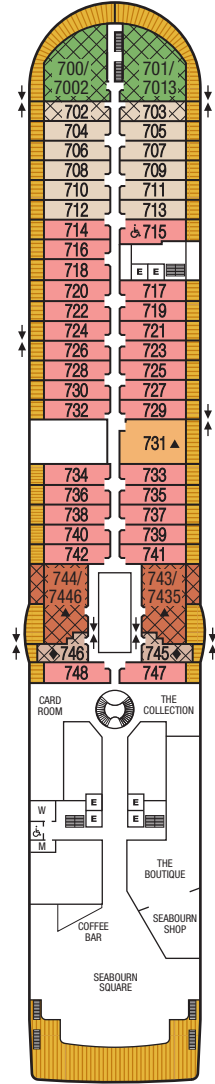

Seabourn Odyssey Seabourn Sojourn Seabourn Quest

DECK 10

DECK 9

DECK 7

- ▲ Third Guest Capacity Suite
- E Elevator
- Self Service Launderette
- ♦ Suites 502-507 and 745-746 have smaller verandas
- Suite 1025 has a partially obstructed veranda view
- ♣ The veranda railings in categories V1 and V2 are part metal and part glass from floor to teak rail

Deck plan shown is for illustration purposes. Seabourn reserves the right to make amendments and changes. Effective 1/6/18.

SUITE CATEGORIES

GR	WG	SS	OW	PS	PH	V6
V5	V4	V3	V2	V1	A1	A