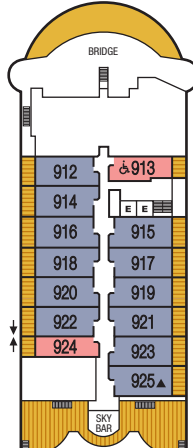

Seabourn Odyssey Seabourn Sojourn Seabourn Quest

DECK 10

DECK 9

- ▲ Third Guest Capacity Suite
- E Elevator
- Self Service Launderette
- ♦ Suites 502-507 and 745-746 have smaller verandas
- Suite 1025 has a partially obstructed veranda view
- ♣ The veranda railings in categories V1 and V2 are part metal and part glass from floor to teak rail

Deck plan shown is for illustration purposes. Seabourn reserves the right to make amendments and changes. Effective 1/6/18.

SUITE CATEGORIES

GR	WG	SS	OW	PS	PH	V6
V5	V4	V3	V2	V1	A1	A